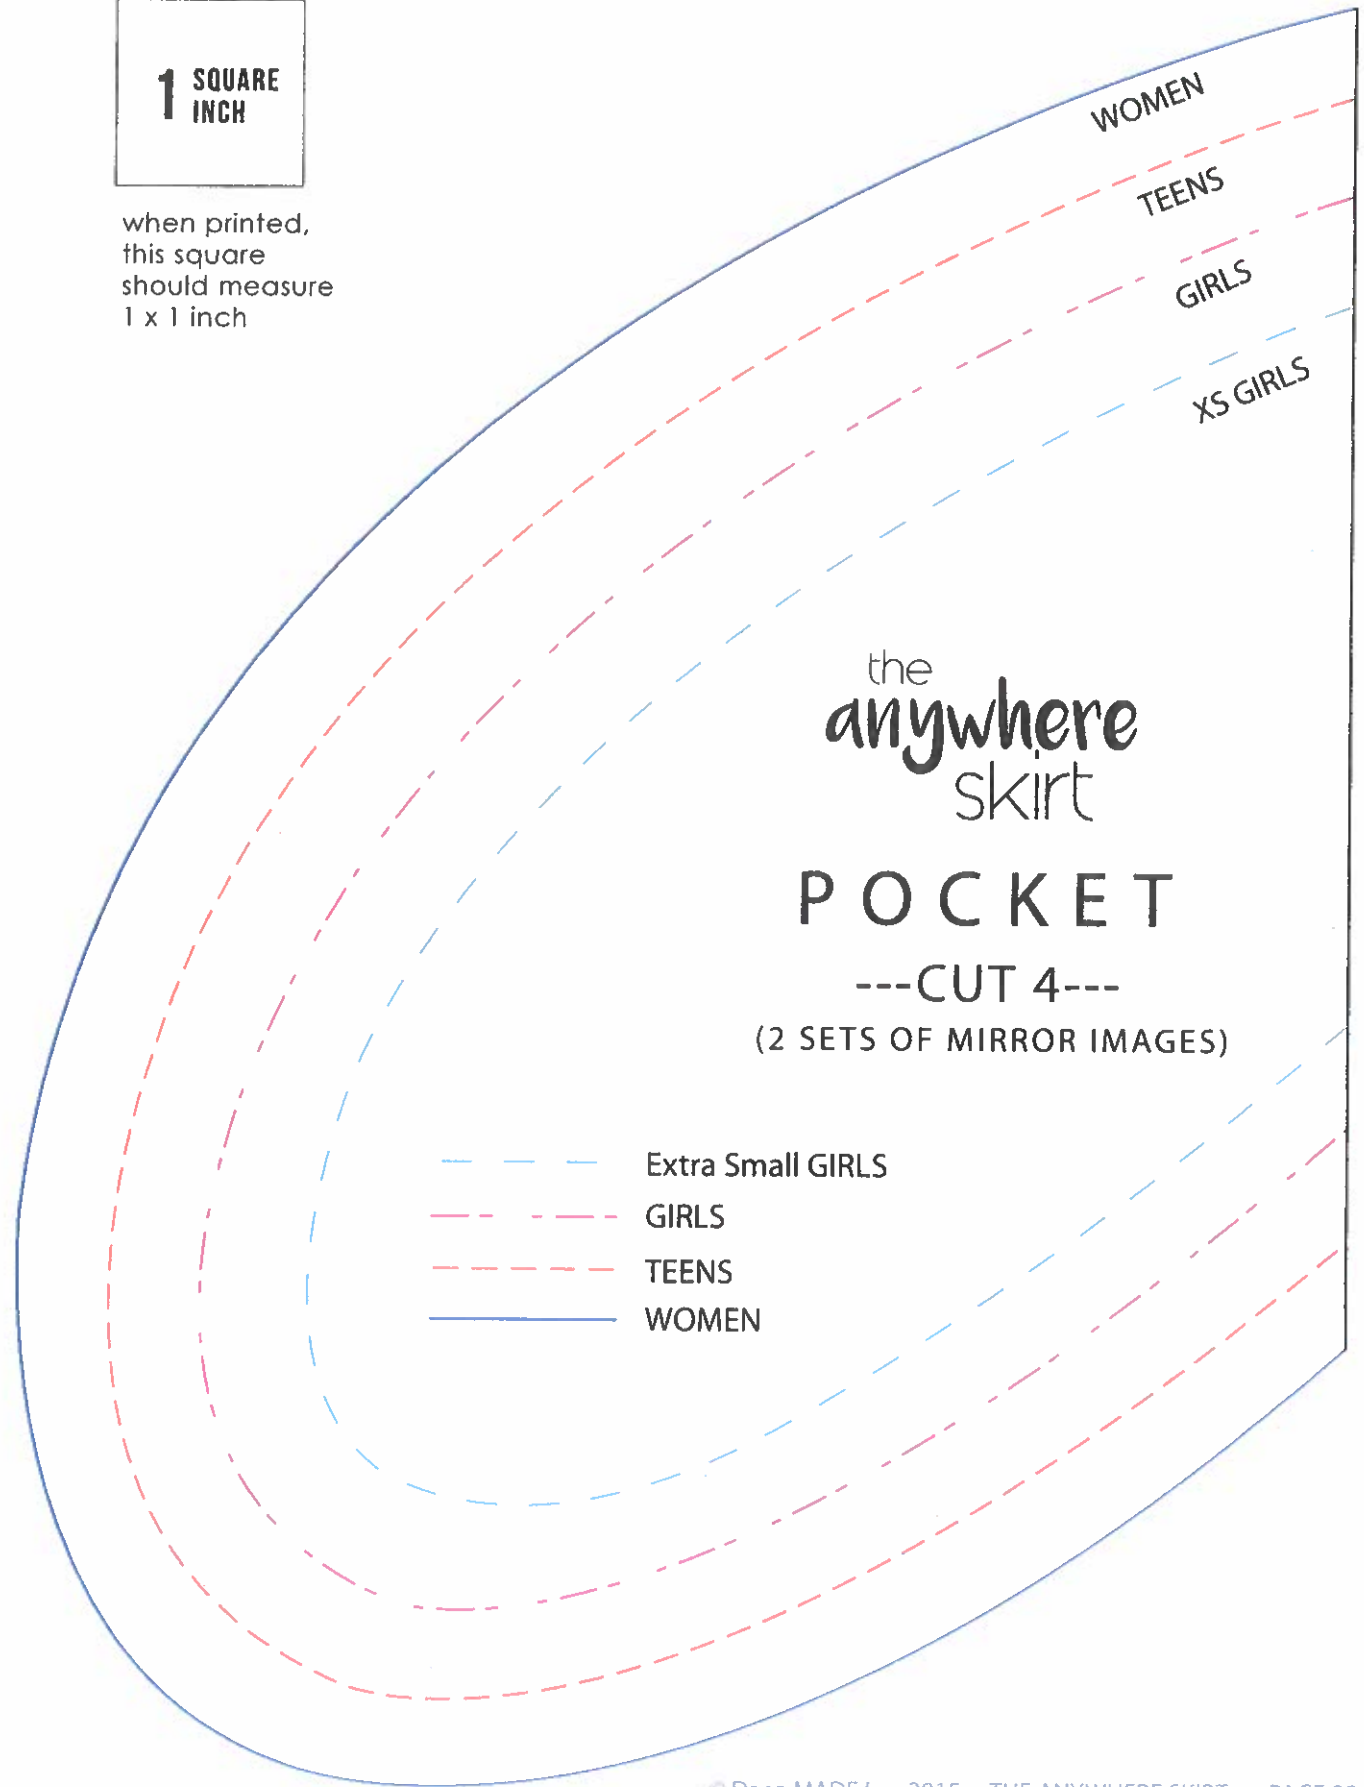

when printed,
this square
should measure
1 x 1 inch

WOMEN

TEENS

GIRLS

XS GIRLS

the
anywhere
skirt

POCKET

---CUT 4---

(2 SETS OF MIRROR IMAGES)

- Extra Small GIRLS
- GIRLS
- TEENS
- WOMEN