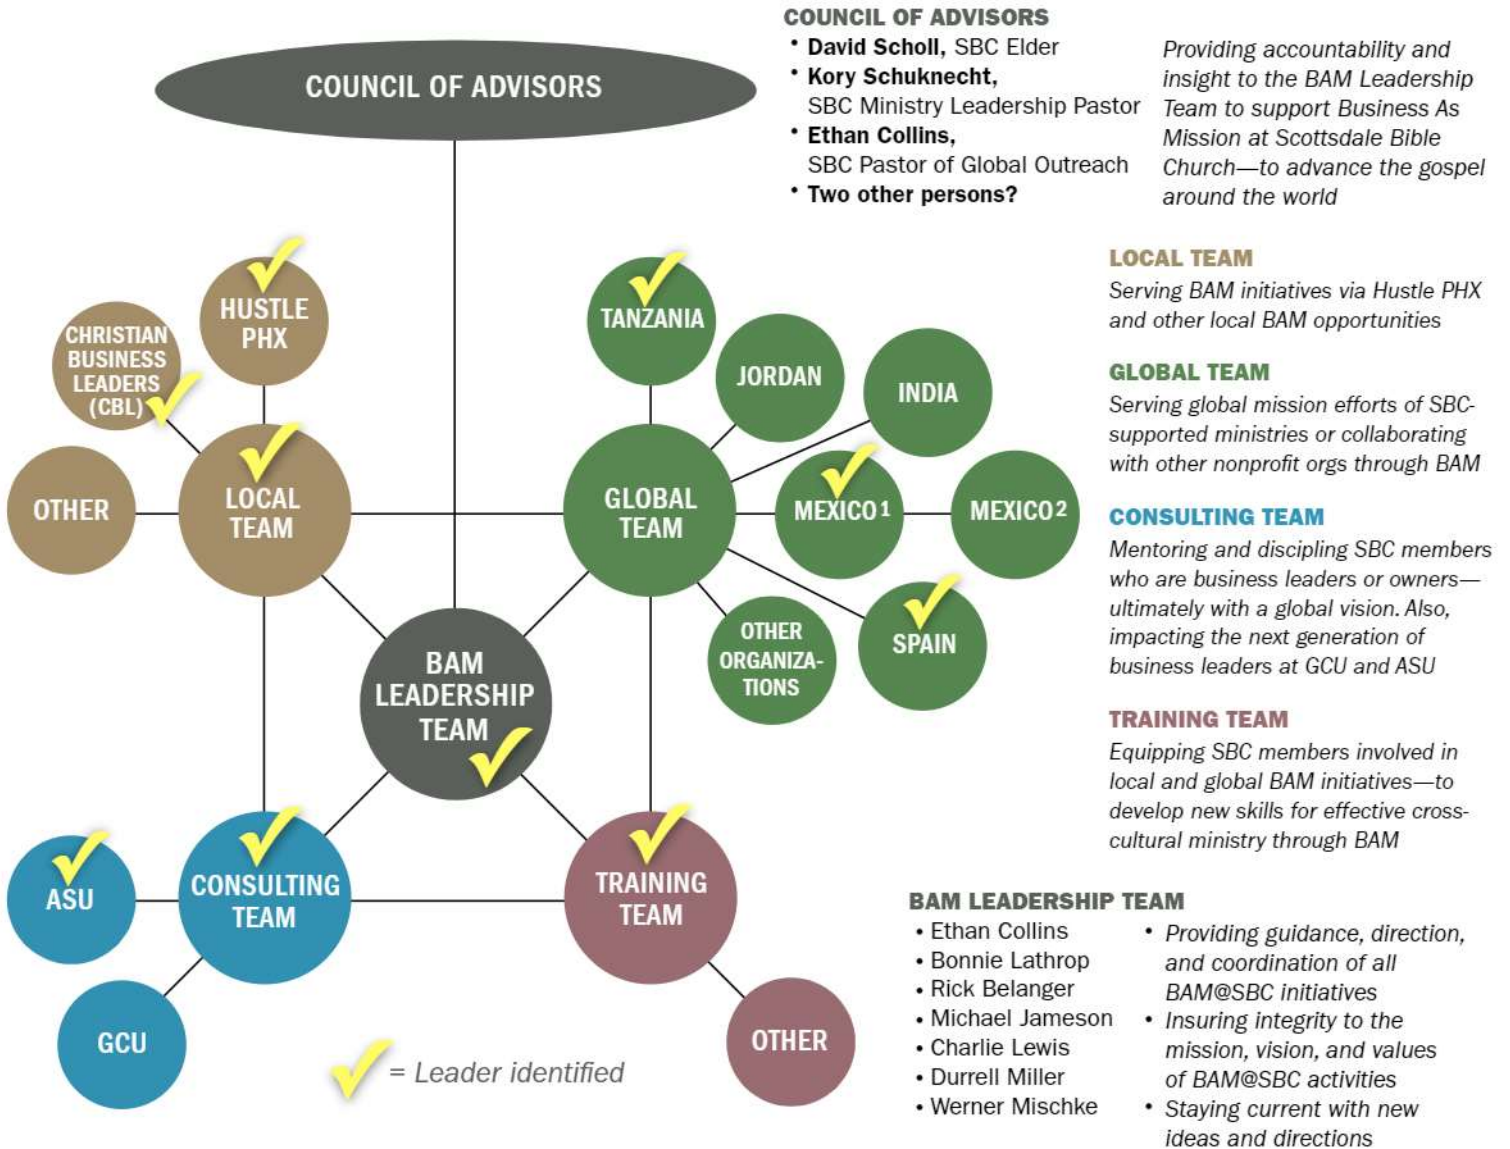

BAM@SBC

ORGANIZATIONAL DIAGRAM / 30 Jan 2020 / Version 1.5

LOCAL TEAM	
Team Leader: Michael Jameson	
COORDINATORS	
Hustle PHX	Michael Jameson
CBL	Loren Franklin
Other	

GLOBAL TEAM	
Team Leader	
COORDINATORS	
Tanzania	Durrell Miller
Jordan	
India	
Mexico-1 LaPaz	Charlie Lewis
Mexico-2 San Lucas	
Spain	Shawn Jardine

CONSULTING TEAM	
Team Leader: Charlie Lewis	
COORDINATORS	
ASU	Charlie Lewis
GCU	
Other	

TRAINING TEAM	
Team Leader: Werner Mischke	
TRAINERS	
Rick Belanger	
Jim Brown	
Michael Jameson	
Lori Schweighardt	

Scottsdale Bible Church champions the role of business in God's plan for the world.